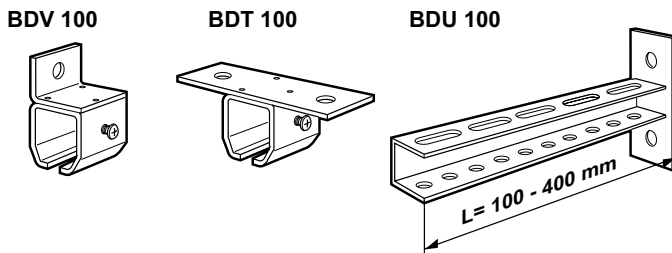

Welding Curtains

Standard curtain fabric is supplied with eyelets c/c 400 mm at the top.
When ordering, always state size, colour, design, transparent windows etc.
W= width including folding allowance (about 10%)
H = total height
a, b and c = measurements stated when windows or contrasting colour is required

Opaque colours:

Transparent colours:

For exact colour rendering of the curtain fabric, ask for our colour samples.
Curtains are approved according to EN1598, flame-resistant according to DIN 4102.
Weight 620g/m²

Rails

Galvanized rail, length 6 m

BDP 100 28x30 mm
BDP 350 40x40 mm

Galvanized joint

BDS 100 for rail P 100
BDS 350 for rail P 350

Galvanized bend 90°

BDK 100 for rail P 100, radius 500 mm
BDK 350 for rail P 350, radius 600 mm

Brackets

Galvanized wall bracket

BDV 100 för skena P 100
BDV 350 för skena P 350

Galvanized ceiling bracket

BDT 100 for rail P 100
BDT 350 for rail P 350

Galvanized all-purpose bracket

BDU 100 for rail P 100 & P 350
BDU 200 for rail P 100 & P 350
BDU 300 for rail P 100 & P 350
BDU 400 for rail P 100 & P 350

Trolleys

Single trolley, plastic

BDL1 100 for rail P 100
BDL1 350 for rail P 350

Double trolley, plastic

BDL2 100 for rail P 100
BDL2 350 for rail P 350

End cap for trolleys, zinc-plated

BDE 100 for rail P 100
BDE 350 for rail P 350

Curtain hooks

S-hook, 4 mm, zinc-plated

BDF 100

SH-hook, 4.5 mm, zinc-plated

BDF 200

Steel ring, Ø 50 mm

BDF 300

Velcro fastening

BDF 400

Accessories

Nylon pull rope

BDD 100

Zinc-plated bottom hem chain weight

BDD 200

Plate for linking curtains

BDD 300

Belima Tel. 0910-361 80
Fax. 0910-130 22
FUMEX AB Verkstadsvägen 2
931 61 Skellefteå