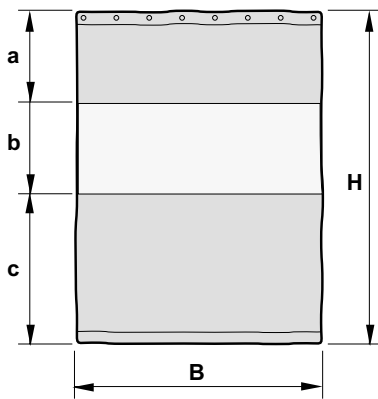

Belima

CURTAINS

Screening off for welding, washing and grinding work

Motor Roller Curtain

The standard curtain fabric is opaque but also available in a combination of transparent and opaque material. Maximum size: 7000 mm wide, 4000 mm drop. For exact colour rendering, ask for our colour samples. Delivered with control unit for height adjustment. The control unit is designed for wall mounting.

Standard size:

W = 2000 mm, H = 2100 mm

For exact colour rendering of the curtain fabric, ask for our colour samples.

Art. no. BDR 100 Roll Curtain

Welding Curtains

Standard curtain fabric is supplied with eyelets c/c 400 mm at the top.
When ordering, always state size, colour, design, transparent windows etc.
W= width including folding allowance (about 10%)
H = total height
a, b and c = measurements stated when windows or contrasting colour is required